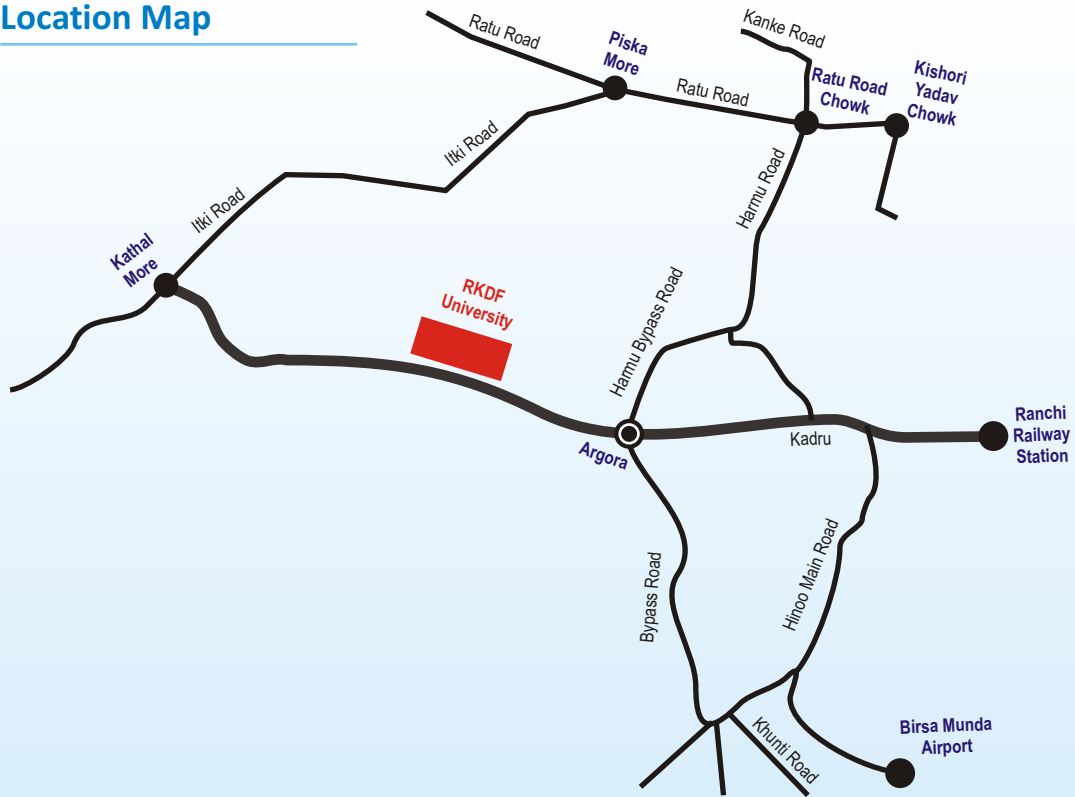

LOCATION

The University campus is located in the heart of Ranchi city at, Argora-Kathal More Road, Dhipatoli-Pundag, Opposite Water Tank, Ranchi-834004. 3 km away from Birsa Munda Airport and 5 km from Hatia-Ranchi Railway station.

5
Hi-tech
Laboratory
& Library

6
24x7
Anti Regging
Help line
Toll-free No.
1800-180-5522

7
Chancellor
Scholarship

8
Reduction in
fees for
meritorious
students

9
Hostel
Facility
Girls / Boys
(Ac/Non AC)

Location Map